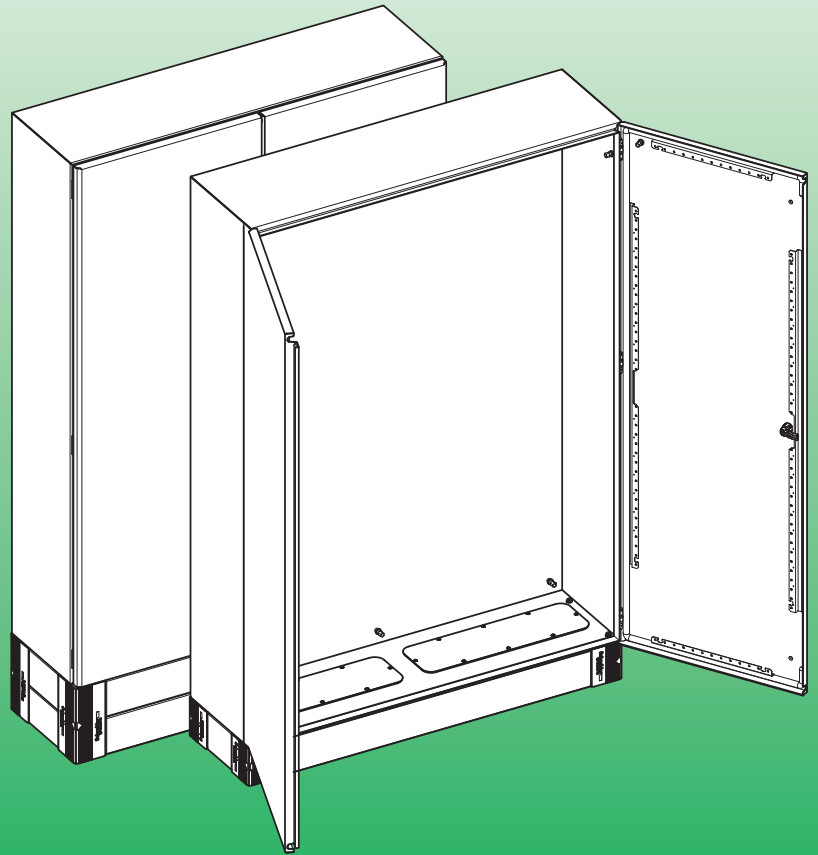

# PanelSeT S3D CRN

- en** Plinth for PanelSeT Wall-mounted Enclosure
- fr** Socle coffret mural PanelSeT
- es** Zócalo para Armario mural PanelSeT
- de** Sockel für Wandschrank PanelSeT

 <b>type 1</b> M6 / T30 3 Nm 26,55 lb-in	 <b>type 2</b> M6 3 Nm 26,55 lb-in	 <b>type 3</b> M6 3 Nm 26,55 lb-in	 <b>type 4</b> M5 1,3 Nm 11,50 lb-in	 <b>type 5</b> diam. 6	 <b>type 6</b> diam. 13
---	---	---	---	---	--