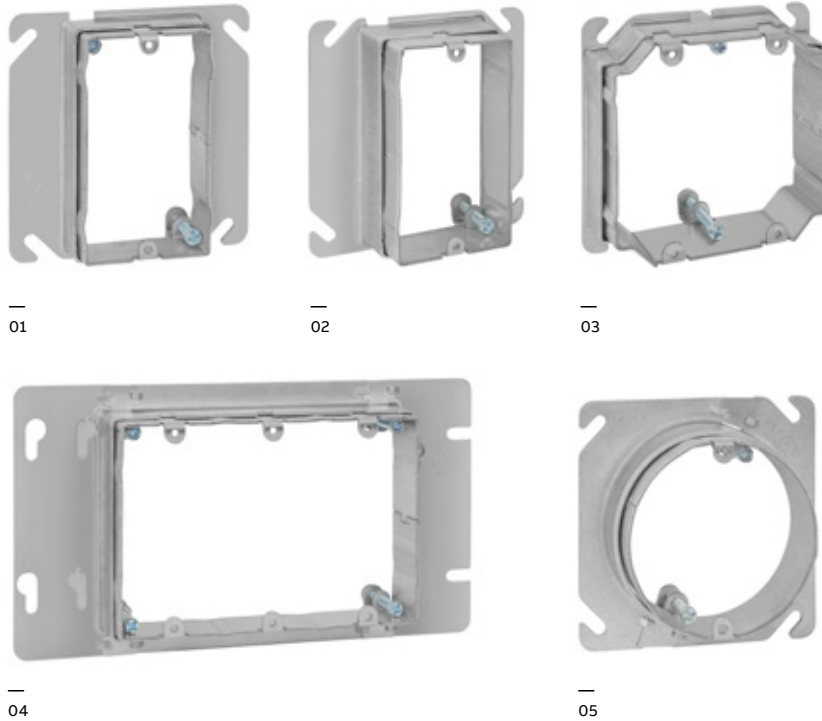

Steel City® adjustable mud rings

- 01 52CADJ1510
- 02 52CADJ1612
- 03 52CADJ2512
- 04 52CADJ3612
- 05 54CADJ612

Adjustable mud ring installation and adjustment

1. 1 Mount mud ring to steel box.
2. 2 Move mud ring in or out using adjustment screws.
   No loosening or tightening required.
3. 3 Adjustment screws are accessible after device is in place for easy fine tuning.

Steel City® adjustable mud rings

Catalog no.	Description	Std. pkg. qty.	UPC no.
52CADJ1510	Single-gang, shallow, 3/8" to 1 1/4" adjustment depth	25	782980010247
52CADJ1612	Single-gang, deep, 3/8" to 1 1/2" adjustment depth	25	782980010254
52CADJ2512	Two-gang adjustable mud ring, 3/8" to 1 1/4" adjustment depth	25	782980010261
52CADJ3612	Three-gang adjustable mud ring, 3/8" to 1 1/2" adjustment depth	25	782980010278
54CADJ612	4" round adjustable mud ring, 3/8" to 1 1/2" adjustment depth	25	782980010285

ABB Installation Products Inc.
Electrification Business
860 Ridge Lake Blvd.
Memphis, TN 38120

electrification.us.abb.com

ABB has made every attempt to ensure the accuracy and reliability of the contents of this document. However, all content is provided for general informational purposes only, and ABB makes no guaranty or warranty, express or implied, as to the accuracy of any technical content, or that the information contained in this publication will be error free and all such guarantees or warranties are expressly

disclaimed. ABB may change or modify the contents at any time, without prior notice. We reserve all rights in this document and in the subject matter and illustrations contained therein. Any reproduction or utilization of its contents — in whole or in parts — is forbidden without prior written consent of ABB.
© 2024 ABB Installation Products Inc. and/or its related companies All rights reserved