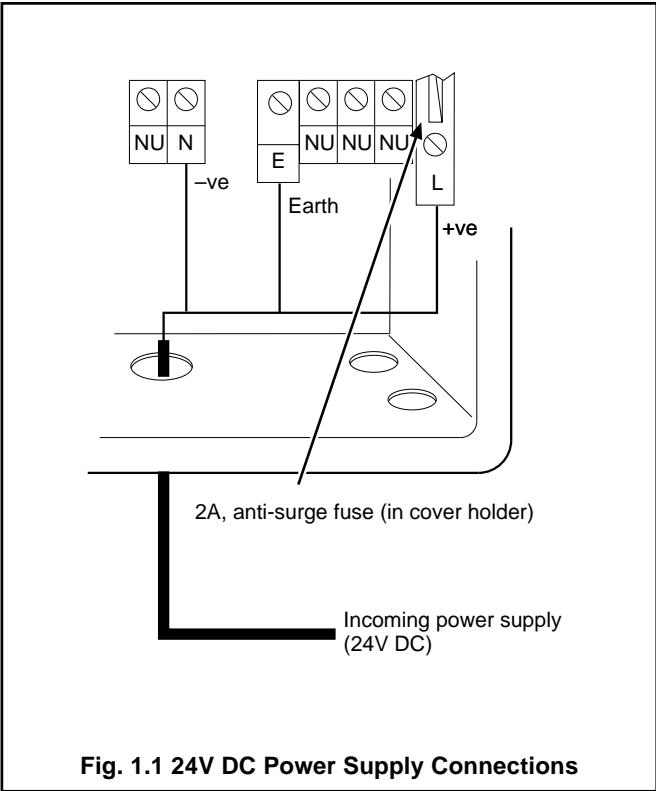

### 1 Introduction

A 24V DC power supply variant of the 7320 Series Monitor is available, identified by a label under the mains terminals.

For 24V DC power supply connections refer to Fig. 1.1. For all other connections refer to Fig. 3.3 in the Instruction Manual, IM/7320.