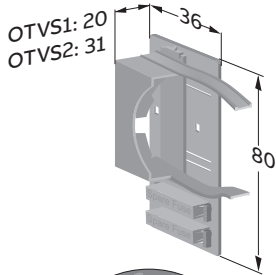

—
INSTALLATION INSTRUCTION

Handle and spare fuse storage clip OTVS_

OTVS1, OTVS2

OTVS1	OTVS2
OTM160-250_	OTM315-800_
OSM32-250_	OTM1000-2500_C
	OSM315-1250_

OTVS0

OTVS0

OTM30-160F_
OTM160-250_
OSM32-250_

3