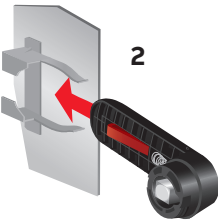

—
INSTALLATION INSTRUCTION

Handle and spare fuse storage clip OTVS_

OTVS1, OTVS2

OTVS1	OTVS2
OTM160-250_	OTM315-800_
OSM32-250_	OTM1000-2500_C
	OSM315-1250_

OTVS0

OTVS0

OTM30-160F_
OTM160-250_
OSM32-250_

3