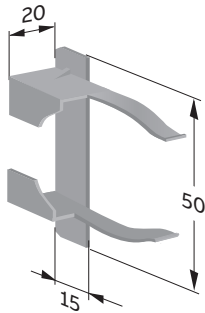

—
INSTALLATION INSTRUCTION

Handle and spare fuse storage clip OTVS_

OTVS1, OTVS2

OTVS1	OTVS2
OTM160-250_	OTM315-800_
OSM32-250_	OTM1000-2500_C
	OSM315-1250_

OTVS0

OTVS0

OTM30-160F_
OTM160-250_
OSM32-250_

3