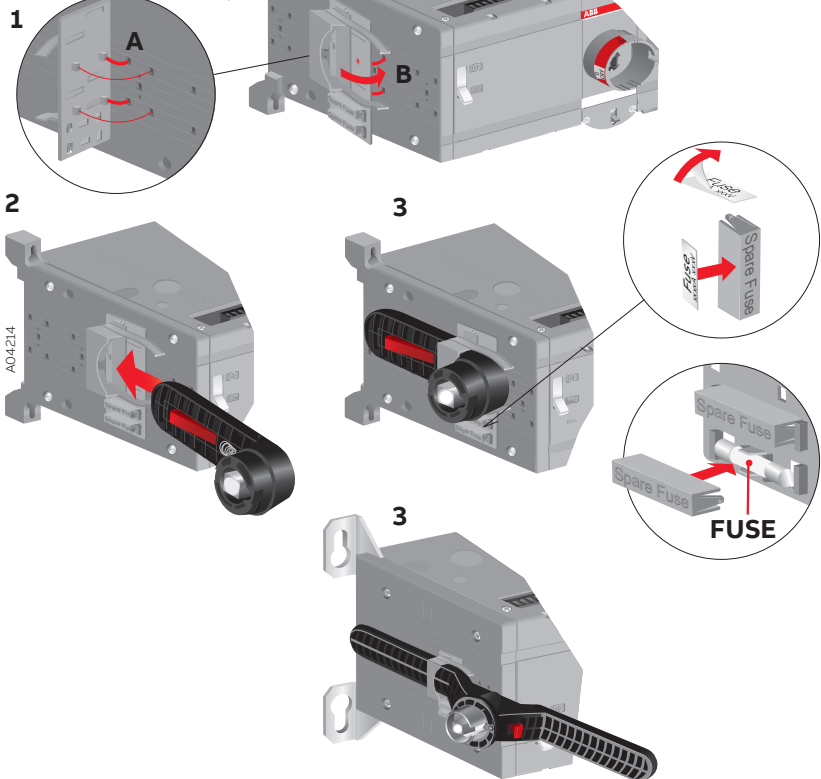

—
INSTALLATION INSTRUCTION

Handle and spare fuse storage clip OTVS_

OTVS1, OTVS2

OTVS1	OTVS2
OTM160-250_	OTM315-800_
OSM32-250_	OTM1000-2500_C
	OSM315-1250_

OTVS0

OTVS0

OTM30-160F_
OTM160-250_
OSM32-250_

3