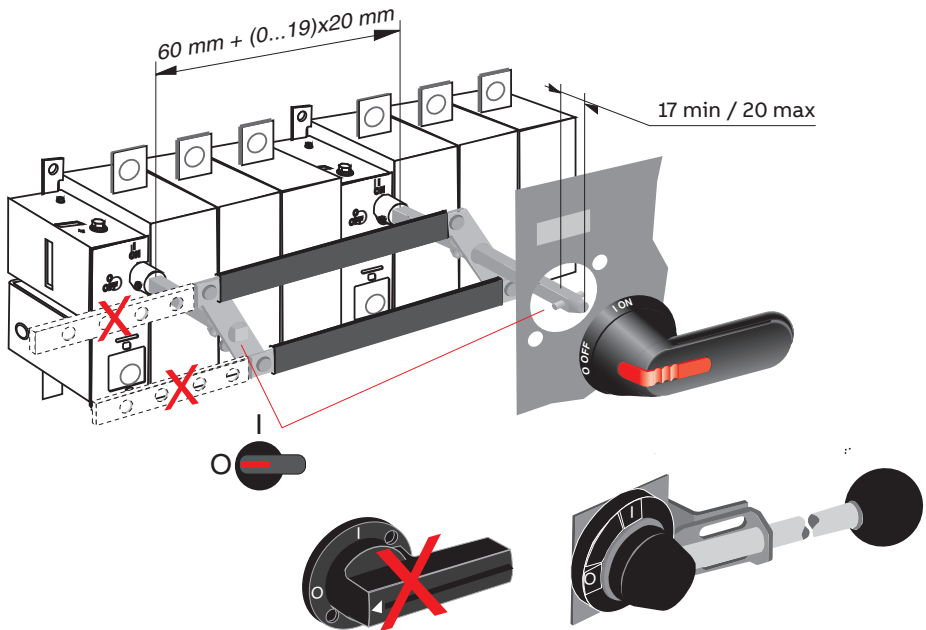

—
INSTALLATION INSTRUCTION

Conversion kit for combination switches OETLZW9

OETLZW9

Contact us

ABB Oy

P.O. Box 622
FI-65101 Vaasa
Finland

abb.com/lowvoltage