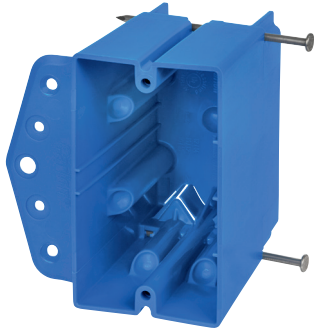

Copyright© 2019 ABB
 All rights reserved

Features

B125AB

B249B

SCDIVS

B125AB	Features
	Carlson's largest standard single gang at 24.5 cu. in.
	New work and old work—stud mount applications
	Suitable for wood and steel studs
	Suitable for horizontal and vertical mounting
	Easy installation with captive nails
	Internal screw guides for installation
	Internal mounts allow to change depth of install
	Flange for new work application
	Break away flange for old work application
	Internal screws (not provided) #6x1.25" minimum
	Accepts wire fill/size: 12/14, 11/12, 10/10

Size (cu. in)	Mounting means	Dimensions (in.)	Std. Ctn
24.5	Captive nails, side flange, internal screws	3 15/16 L 2 7/32 W 3 13/16 D	24

B249B	Features
	Carlson's largest double-gang at 48.2 cu. in.
	Voltage divider available
	Suitable for old work and new work
	Suitable for wood and steel studs
	Internal screw guides for installation
	Internal mounts allow to change depth of install
	Flange for new work application
	Break away flange for old work application
	Internal screws (not provided) #6x1.25" minimum
	Accepts wire fill/size: 23/14, 20/12, 18/10