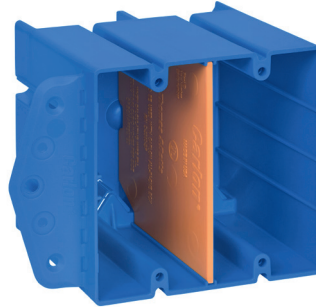

Copyright© 2019 ABB
 All rights reserved

Features

B125AB

B249B

SCDIVS

B125AB	Features
	Carlson's largest standard single gang at 24.5 cu. in.
	New work and old work—stud mount applications
	Suitable for wood and steel studs
	Suitable for horizontal and vertical mounting
	Easy installation with captive nails
	Internal screw guides for installation
	Internal mounts allow to change depth of install
	Flange for new work application
	Break away flange for old work application
	Internal screws (not provided) #6x1.25" minimum
	Accepts wire fill/size: 12/14, 11/12, 10/10

Size (cu. in)	Mounting means	Dimensions (in.)	Std. Ctn
24.5	Captive nails, side flange, internal screws	3 15/16 L 2 7/32 W 3 13/16 D	24

B249B	Features
	Carlson's largest double-gang at 48.2 cu. in.
	Voltage divider available
	Suitable for old work and new work
	Suitable for wood and steel studs
	Internal screw guides for installation
	Internal mounts allow to change depth of install
	Flange for new work application
	Break away flange for old work application
	Internal screws (not provided) #6x1.25" minimum
	Accepts wire fill/size: 23/14, 20/12, 18/10

Size (cu. in)	Mounting means	Dimensions (in.)	Std. Ctn
48.2	Side flange, internal screws	3 15/16 L 4 1/32 W 3 13/16 D	12

SCDIVS	Features
	For high and low-voltage closed back box
	Slip-in place divider
	Ideal for Fire-rated box