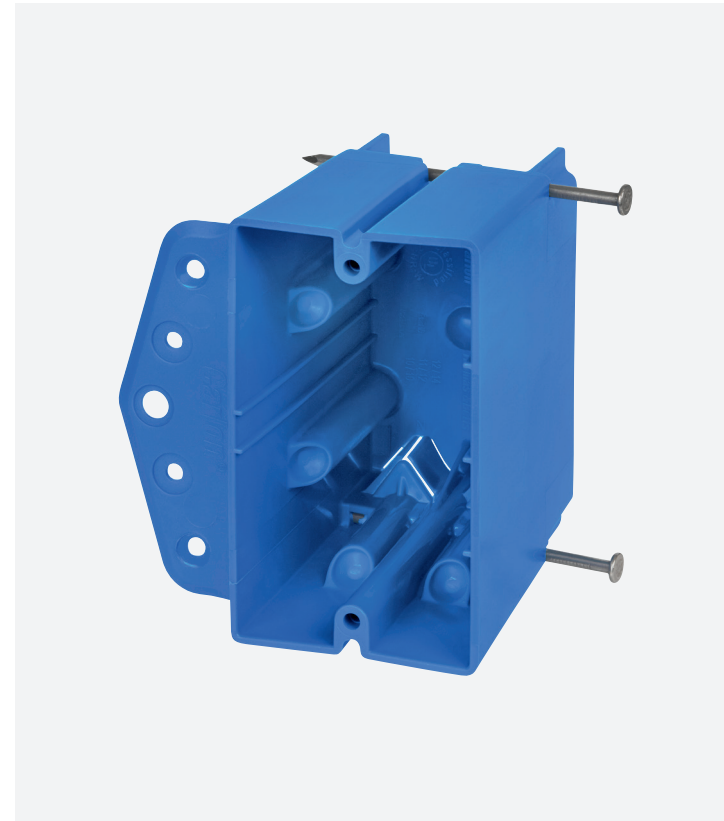

Carlon®

Largest single and double gang Multipurpose non-metallic electrical box

We reserve the right to make technical changes or modify the contents of this document without prior notice. With regard to purchase orders, the agreed particulars shall prevail. ABB AG does not accept any responsibility whatsoever for potential errors or possible lack of information in this document.

We reserve all rights in this document and in the subject matter and illustrations contained therein. Any reproduction, disclosure to third parties or utilization of its contents – in whole or in parts – is forbidden without prior written consent of ABB AG.

Copyright© 2019 ABB
All rights reserved